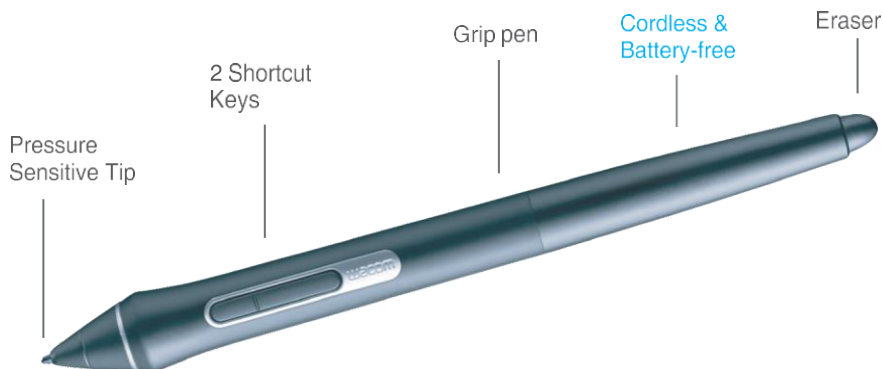

Wacom Technology

Powerful Pro Pen 2

Serious artistry

With a new, ergonomic design, the Pro pen 2 provides a more comfortable feel than ever. You can also count on precise control, thanks to wacom's 8192 levels of pressure sensitivity and tilt recognition. The pen responds to the slightest nuance of your touch, as you press the pen against the tablet surface.