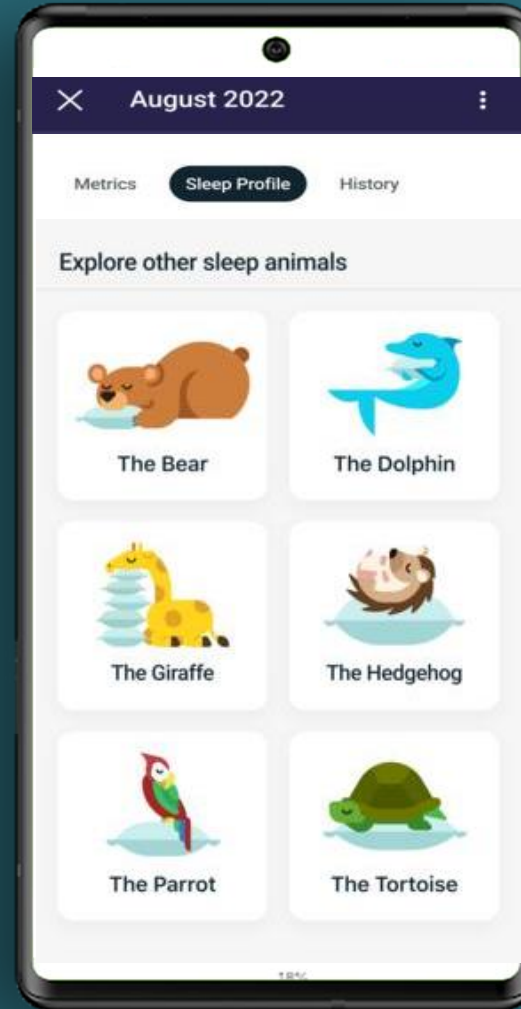

See all stats except map when you're doing any activities more than 10mins

Google Essentials

Keep moving get direction by direction guide on Charge 6 while outdoor activities.

See your stats in such as walking running mode.

by Google

Health Metrics dashboard

See your important wellness changes at one place.

Ideal range for adults

60 – 100 BPM

96 – 99 FH

95 – 100 SL

16 – 20 BPM

40 – 85 MS

To receive information, Initially we have to worn at continuous 4 days night sleep and everyday night sleep for daily data.

See complete & Advance sleep data.

From bed time to awake time.

Sleep Animal Profile

Get More precise insights into your sleep hygiene, trends and behaviors

Pin point from 10 Advance sleep metrics to improve your sleep better

Get help with charge 6 to improvise your body

See how you are active everyday and stay fit as per recommendation