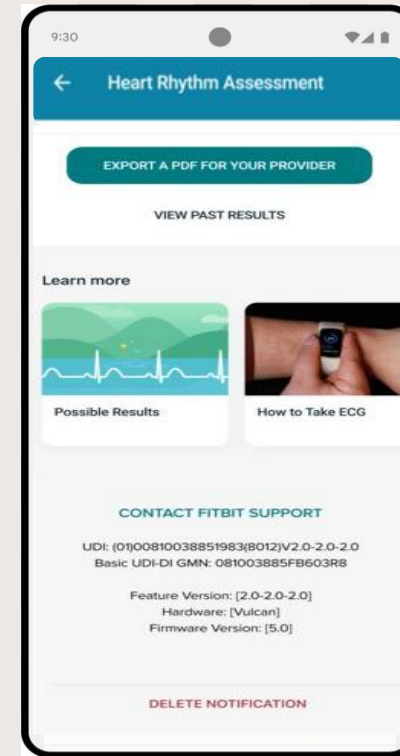

See your heart rate on equipment and apps

Connect Charge 6 to compatible exercise machines and apps and see your realtime heart rate directly on the display. This feature is compatible with workout machines and apps that support the Bluetooth Heart Rate Profile, such as the latest models of **iFit**, **Nordictrack**, **Peloton**, **Concept2**, and **Strava**. However, not all Bluetooth-compatible devices and apps behave similarly.

1. Swipe down from the clock face and tap HR on equipment.
2. Follow the instructions on your workout machine to connect a Bluetooth heart rate monitor.
3. When Charge 6 connects, a screen appears on your tracker, asking to share your heart rate. Tap Share.
4. Tap Start on your tracker to start your exercise. End the exercise on Charge 6 to stop sharing your heart rate.

Complete improved Heart solution tracker.

See your continuous different level of heart activity

See
Fat burn, Cardio
Peak Or below zone

Get
Irregular Heart Rhythm Notification
To prevent Serious heart issues.

Take ECG within 30Sec and see
result on screen or share report
as PDF using Fitbit app.

Not intended for use by people under
22 years old.

Get tools for managing your Stress.

Do EDA mindfulness sessions on your wrist to help you relax—and get instant feedback on your stress.