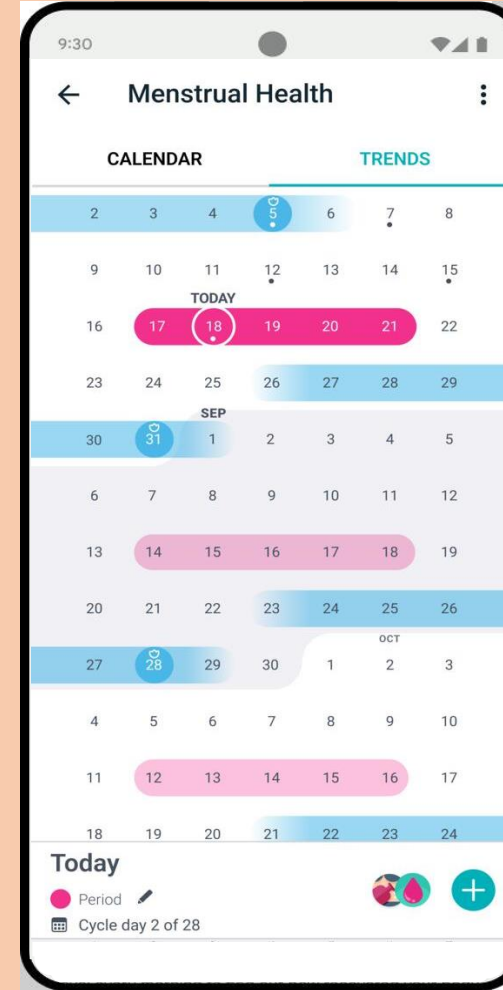

Get More precise insights into your sleep hygiene, trends and behaviors

Pin point from 10 Advance sleep metrics to improve your sleep better

Get help with charge 6 to improvise your body

See how you are active everyday and stay fit as per recommendation

See how your body is ready for everyday
Premium required

See how is your stamina level or improve with Charge 6

App service that helps at most.

Diabetes member can track their range with important metrics to better consult.

Track your trends and ovulation and understand your body

Google Wallet & Contact less payment

Coming soon*

Get Notification

Calls, Text & Apps and do quick reply

Swim – Proof And Record details

50 Meter & 45mins

Find your Silent Phone

Works within the Bluetooth range

AMOLED Vibrant display

helps you see clear stats even direct sun light

Get Friendly reminder

Remind you to avoid sitting ideal and helps completing your day steps goal.