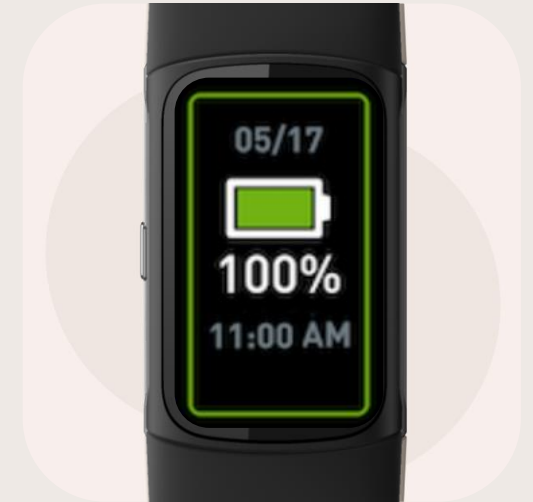

Track your trends and ovulation and understand your body

Google Wallet & Contact less payment

Coming soon*

Get Notification

Calls, Text & Apps and do quick reply

Swim – Proof And Record details

50 Meter & 45mins

Find your Silent Phone

Works within the Bluetooth range

AMOLED Vibrant display

helps you see clear stats even direct sun light

Get Friendly reminder

Remind you to avoid sitting ideal and helps completing your day steps goal.

Be smart everyday

Set Alarm, timer, DND & Clock faces & more.

Charge once a Week

7 Days of battery standby for full charge*

Fitbit Premium

Get many help and guidance.
Try now 6 months free trial pack

Wellness Report