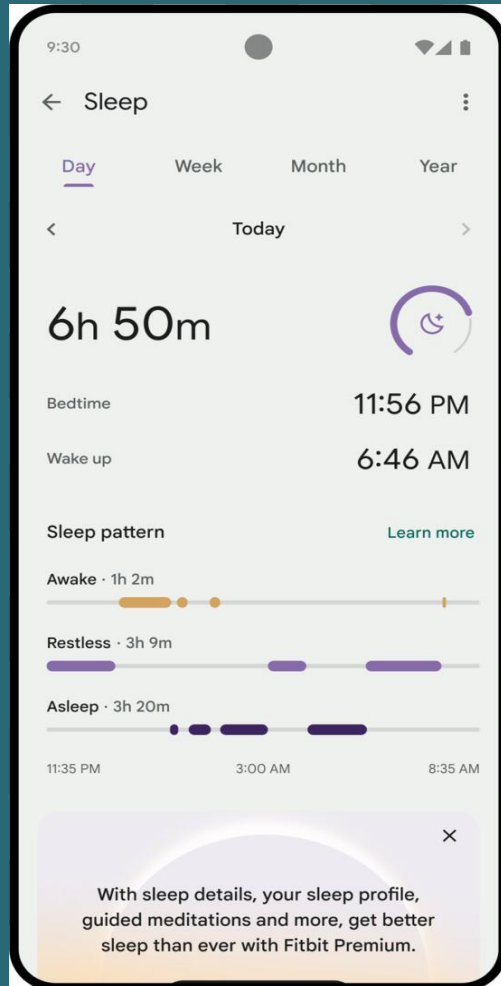

See all stats except map when you're doing any activities more than 10mins

Google Essentials

Keep moving get direction by direction guide on Charge 6 while outdoor activities.

See your stats in such as walking running mode.

by Google

Health Metrics dashboard

See your important wellness changes at one place.

Ideal range for adults

60 – 100 BPM

96 – 99 FH

95 – 100 SL

16 – 20 BPM

40 – 85 MS

To receive information, Initially we have to worn at continuous 4 days night sleep and everyday night sleep for daily data.

See complete & Advance sleep data.

From bed time to awake time.

Sleep Animal Profile

Get More precise insights into your sleep hygiene, trends and behaviors

Pin point from 10 Advance sleep metrics to improve your sleep better

Get help with charge 6 to improvise your body

See how you are active everyday and stay fit as per recommendation