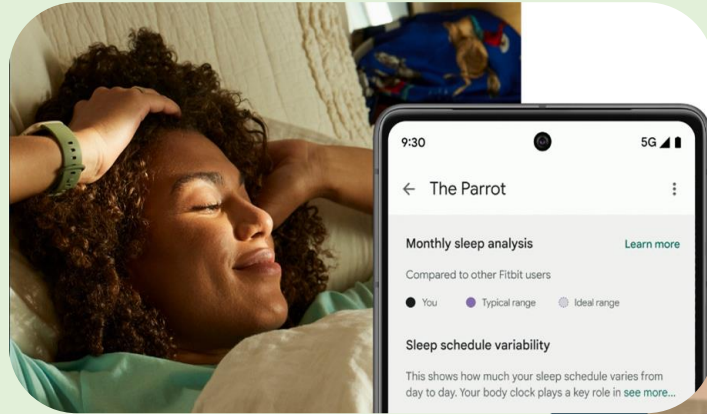

Fitbit Premium

Get many help and guidance.
Try now 6 months free trial pack

Wellness Report

We will create a PDF with visualizations of your health trends over the last 30 days, and the last year.

REQUEST MY REPORT

Refer health report for better progress

Deeper insights about Sleep and tools to improve