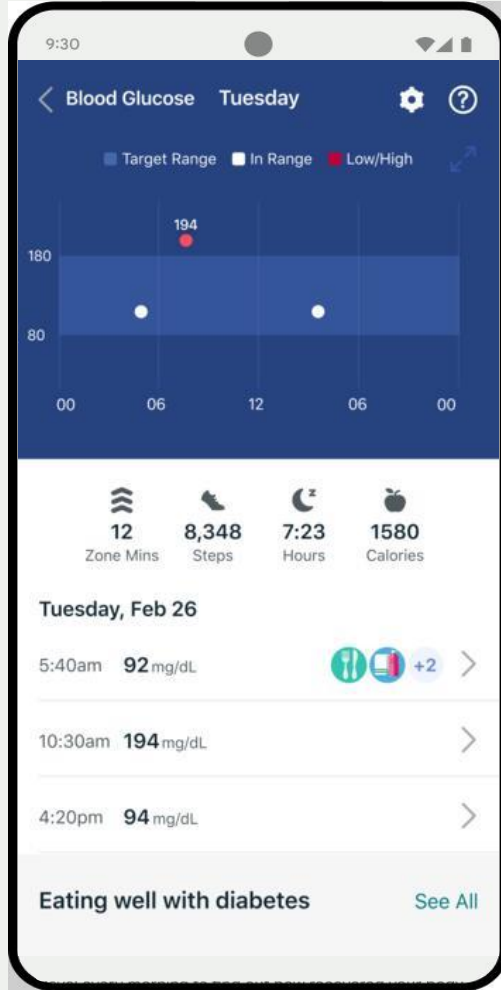

by Google

Health Metrics dashboard

See your important wellness changes at one place.

Ideal range for adults

60 – 100 BPM

96 – 99 FH

95 – 100 SL

16 – 20 BPM

Get More precise insights into your sleep hygiene, trends and behaviors

Pin point from 10 Advance sleep metrics to improve your sleep better

Get help with charge 6 to improvise your body

See how you are active everyday and stay fit as per recommendation

See how your body is ready for everyday
Premium required

See how is your stamina level or improve with Charge 6

App service that helps at most.

Diabetes member can track their range with important metrics to better consult.

Track your trends and ovulation and understand your body

Google Wallet & Contact less payment

Coming soon*

Get Notification

Calls, Text & Apps and do quick reply

Swim – Proof And Record details

50 Meter & 45mins