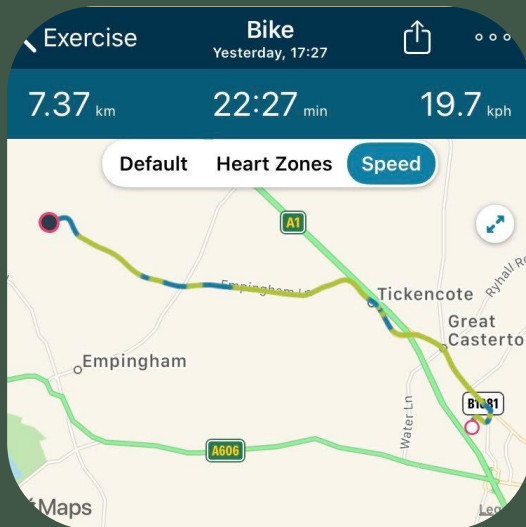

40+ Exercise Modes

Track your favourite exercises like runs, bike rides, weights, yoga & more and get live stats on your wrist.

Steps

Distance

Calories

Active Minutes

See your heart rate zone map along with route

Do outdoor exercise hand free with Built-in GPS

Customize your targeting heart rate to get notification and meet your health goal.

SmartTrack™ Automatic Exercise Recognition (in app only)

Automatically recognizes your exercise and records it in the Fitbit app post-workout.

See all stats except map when you're doing any activities more than 10mins

Google Essentials

Keep moving get direction by direction guide on Charge 6 while outdoor activities.

See your stats in such as walking running mode.