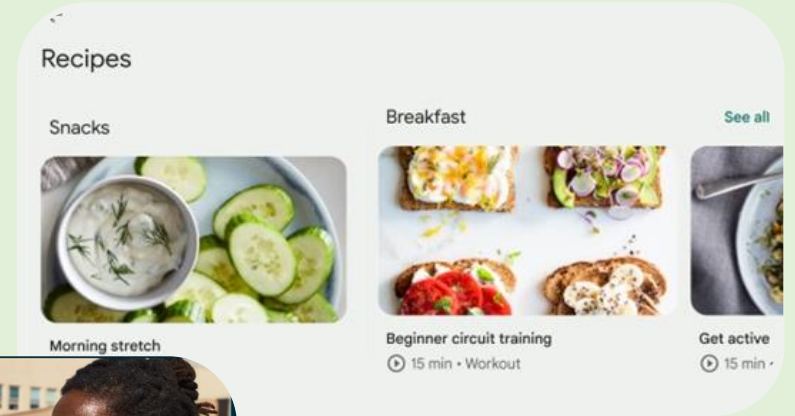

Daily body readiness score