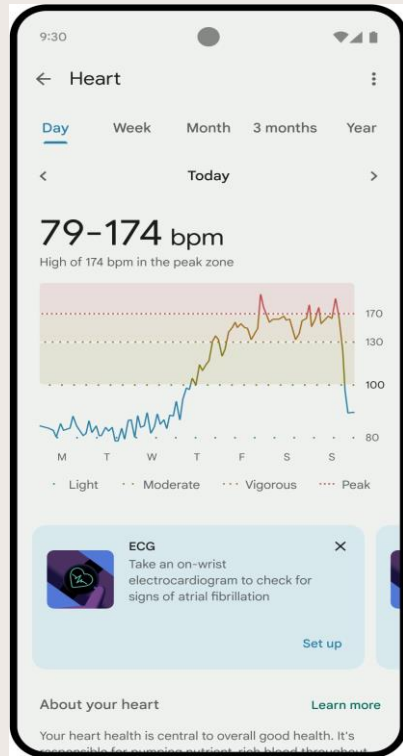

See your heart rate on equipment and apps

Connect Charge 6 to compatible exercise machines and apps and see your realtime heart rate directly on the display. This feature is compatible with workout machines and apps that support the Bluetooth Heart Rate Profile, such as the latest models of **iFit**, **Nordictrack**, **Peloton**, **Concept2**, and **Strava**. However, not all Bluetooth-compatible devices and apps behave similarly.

1. Swipe down from the clock face and tap HR on equipment.
2. Follow the instructions on your workout machine to connect a Bluetooth heart rate monitor.
3. When Charge 6 connects, a screen appears on your tracker, asking to share your heart rate. Tap Share.
4. Tap Start on your tracker to start your exercise. End the exercise on Charge 6 to stop sharing your heart rate.

Complete improved Heart solution tracker.

See your continuous different level of heart activity

See
Fat burn, Cardio
Peak Or below zone

Get
Irregular Heart Rhythm Notification
To prevent Serious heart issues.

Take ECG within 30Sec and see
result on screen or share report
as PDF using Fitbit app.

Not intended for use by people under
22 years old.

Get tools for managing your Stress.

Do EDA mindfulness sessions on your wrist to help you relax—and get instant feedback on your stress.