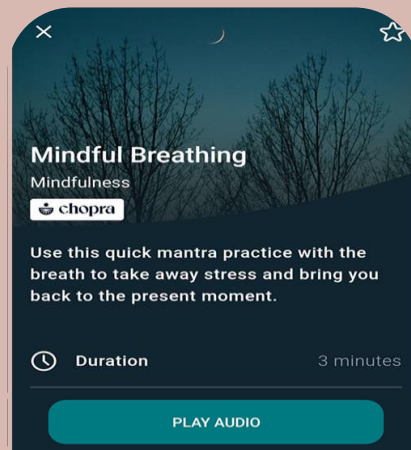

Complete improved Heart solution tracker.

See your continuous different level of heart activity

See
Fat burn, Cardio
Peak Or below zone

Get
Irregular Heart Rhythm Notification
To prevent Serious heart issues.

Take ECG within 30Sec and see
result on screen or share report
as PDF using Fitbit app.

Not intended for use by people under
22 years old.

Get tools for managing your Stress.

Do EDA mindfulness sessions on your wrist to help you relax—and get instant feedback on your stress.

How are you feeling?

- Very calm
- Calm
- Neutral
- Stressed

Understand better about your body with Stress Score every day

Wear Charge 6 Minimum 14 Hours including last night snap to get daily stress score