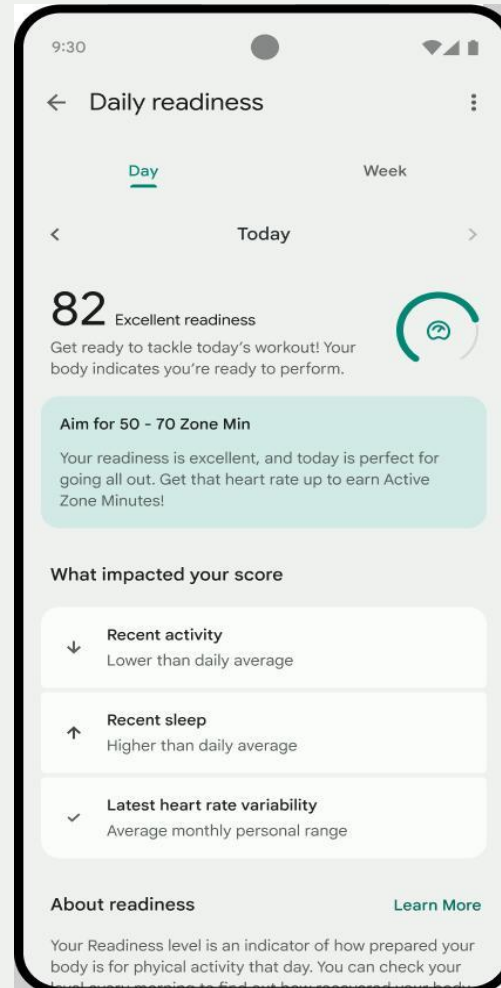

by Google

Health Metrics dashboard

See your important wellness changes at one place.

Ideal range for adults

60 – 100 BPM

96 – 99 FH

95 – 100 SL

16 – 20 BPM

Get More precise insights into your sleep hygiene, trends and behaviors

Pin point from 10 Advance sleep metrics to improve your sleep better

Get help with charge 6 to improvise your body

See how you are active everyday and stay fit as per recommendation

See how your body is ready for everyday
Premium required

See how is your stamina level or improve with Charge 6

App service that helps at most.

Diabetes member can track their range with important metrics to better consult.

Track your trends and ovulation and understand your body

Google Wallet & Contact less payment

Coming soon*

Get Notification

Calls, Text & Apps and do quick reply

Swim – Proof And Record details

50 Meter & 45mins