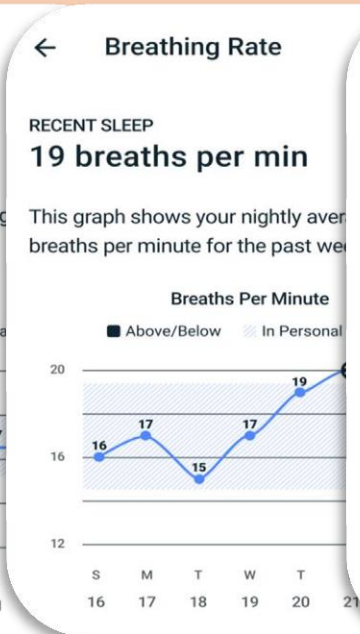

See all stats except map when you're doing any activities more than 10mins

Google Essentials

Keep moving get direction by direction guide on Charge 6 while outdoor activities.

See your stats in such as walking running mode.

by Google

Health Metrics dashboard

See your important wellness changes at one place.

Ideal range for adults

60 – 100 BPM

96 – 99 FH

95 – 100 SL

16 – 20 BPM

40 – 85 MS

To receive information, Initially we have to worn at continuous 4 days night sleep and everyday night sleep for daily data.

See complete & Advance sleep data.

From bed time to awake time.

Sleep Animal Profile