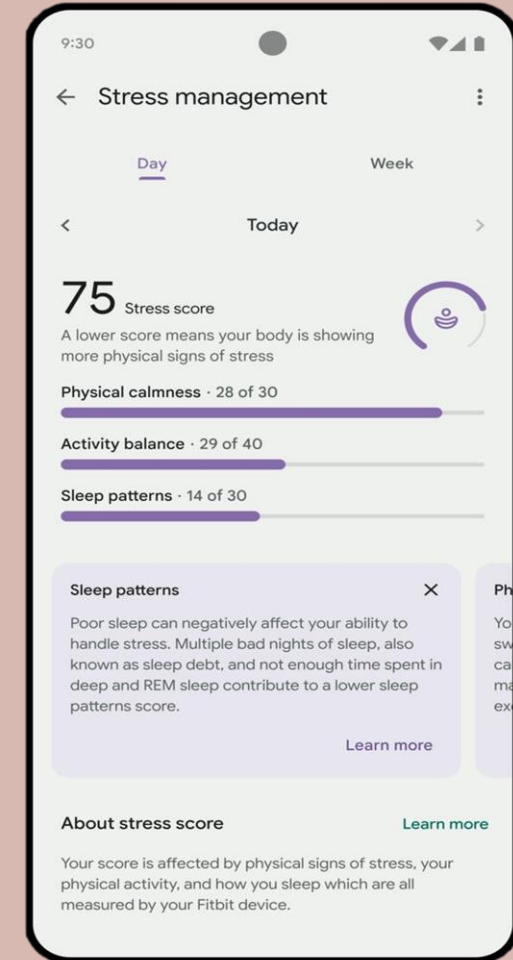

Complete improved Heart solution tracker.

See your continuous different level of heart activity

See
Fat burn, Cardio
Peak Or below zone

Get
Irregular Heart Rhythm Notification
To prevent Serious heart issues.

Take ECG within 30Sec and see
result on screen or share report
as PDF using Fitbit app.

Not intended for use by people under
22 years old.

Get tools for managing your Stress.

Do EDA mindfulness sessions on your wrist to help you relax—and get instant feedback on your stress.

How are you feeling?

- Very calm
- Calm
- Neutral
- Stressed

Understand better about your body with Stress Score every day

Wear Charge 6 Minimum 14 Hours including last night snap to get daily stress score

40+ Exercise Modes

Track your favourite exercises like runs, bike rides, weights, yoga & more and get live stats on your wrist.

Steps

Distance

Calories

Active Minutes

See your heart rate zone map along with route