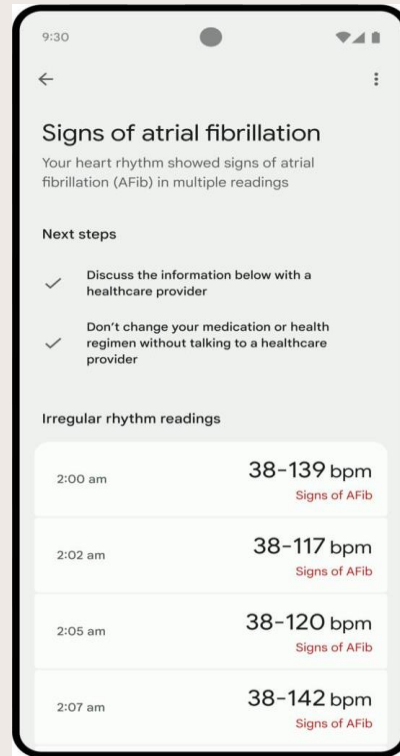

See your heart rate on equipment and apps

Connect Charge 6 to compatible exercise machines and apps and see your realtime heart rate directly on the display. This feature is compatible with workout machines and apps that support the Bluetooth Heart Rate Profile, such as the latest models of **iFit**, **Nordictrack**, **Peloton**, **Concept2**, and **Strava**. However, not all Bluetooth-compatible devices and apps behave similarly.

1. Swipe down from the clock face and tap HR on equipment.
2. Follow the instructions on your workout machine to connect a Bluetooth heart rate monitor.
3. When Charge 6 connects, a screen appears on your tracker, asking to share your heart rate. Tap Share.
4. Tap Start on your tracker to start your exercise. End the exercise on Charge 6 to stop sharing your heart rate.

Complete improved Heart solution tracker.

See your continuous different level of heart activity

See
Fat burn, Cardio
Peak Or below zone

Get
Irregular Heart Rhythm Notification
To prevent Serious heart issues.

Take ECG within 30Sec and see
result on screen or share report
as PDF using Fitbit app.

Not intended for use by people under
22 years old.

Get tools for managing your Stress.

Do EDA mindfulness sessions on your wrist to help you relax—and get instant feedback on your stress.