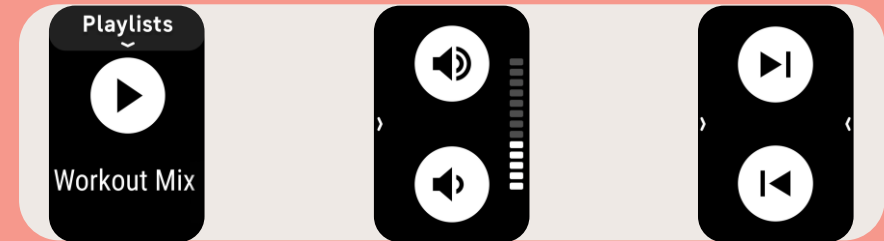

Charge 6

NEW

**Our #1 tracker. Now
with Google.**

by Google

YouTube Music controls

DJ your workouts right from your wrist with YouTube Music controls. Start, stop, and skip over 100 million songs from the world's largest music catalog.