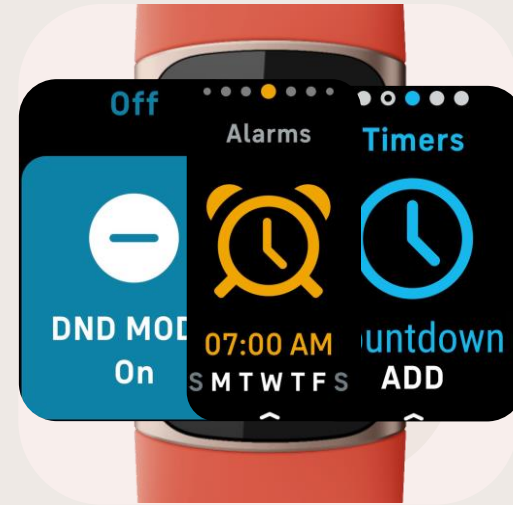

Track your trends and ovulation and understand your body

Google Wallet & Contact less payment

Coming soon*

Get Notification

Calls, Text & Apps and do quick reply

Swim – Proof And Record details

50 Meter & 45mins

Find your Silent Phone

Works within the Bluetooth range

AMOLED Vibrant display

helps you see clear stats even direct sun light

Get Friendly reminder

Remind you to avoid sitting ideal and helps completing your day steps goal.

Be smart everyday

Set Alarm, timer, DND & Clock faces & more.

Charge once a Week

7 Days of battery standby for full charge*

Fitbit Premium

Get many help and guidance.
Try now 6 months free trial pack

Wellness Report