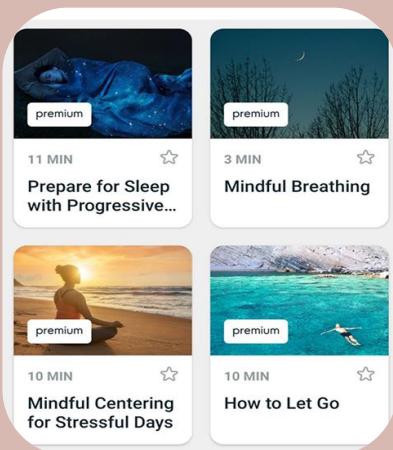

Complete improved Heart solution tracker.

See your continuous different level of heart activity

See
Fat burn, Cardio
Peak Or below zone

Get
Irregular Heart Rhythm Notification
To prevent Serious heart issues.

Take ECG within 30Sec and see
result on screen or share report
as PDF using Fitbit app.

Not intended for use by people under
22 years old.

Get tools for managing your Stress.

Do EDA mindfulness sessions on your wrist to help you relax—and get instant feedback on your stress.

How are you feeling?

- Very calm
- Calm
- Neutral
- Stressed

Understand better about your body with Stress Score every day

Wear Charge 6 Minimum 14 Hours including last night snap to get daily stress score

40+ Exercise Modes

Track your favourite exercises like runs, bike rides, weights, yoga & more and get live stats on your wrist.

Steps

Distance

Calories

Active Minutes

See your heart rate zone map along with route