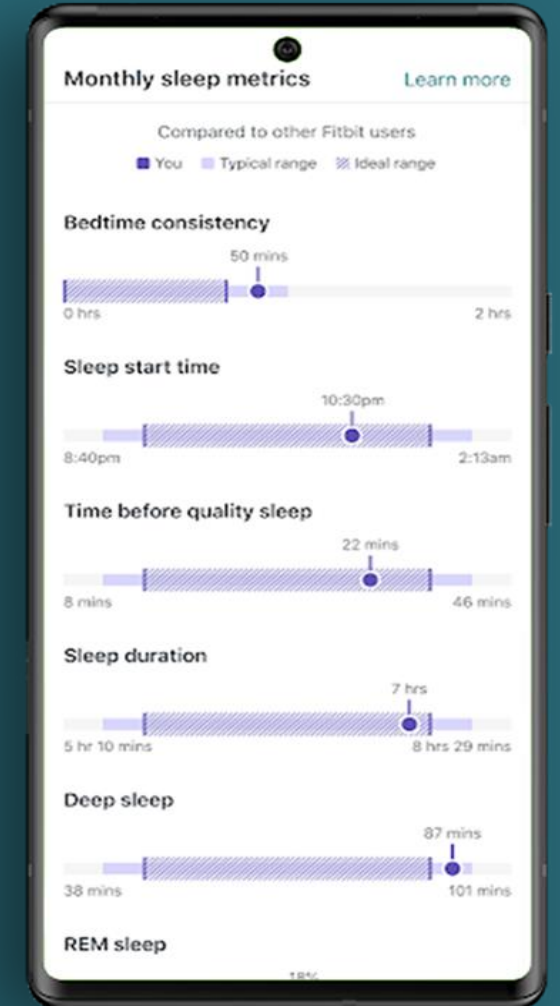

by Google

Health Metrics dashboard

See your important wellness changes at one place.

Ideal range for adults

60 – 100 BPM

96 – 99 FH

95 – 100 SL

16 – 20 BPM

40 – 85 MS

To receive information, Initially we have to worn at continuous 4 days night sleep and everyday night sleep for daily data.

See complete & Advance sleep data.

From bed time to awake time.

Sleep Animal Profile

Get More precise insights into your sleep hygiene, trends and behaviors

Pin point from 10 Advance sleep metrics to improve your sleep better

Get help with charge 6 to improvise your body

See how you are active everyday and stay fit as per recommendation

See how your body is ready for everyday
Premium required

See how is your stamina level or improve with Charge 6

App service that helps at most.

Diabetes member can track their range with important metrics to better consult.