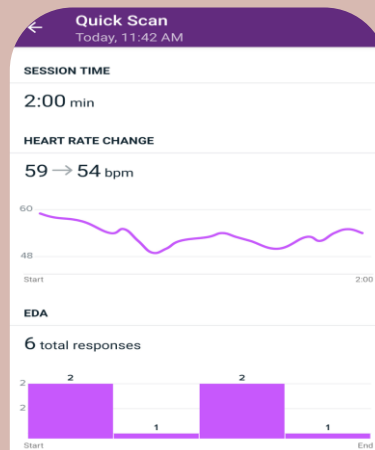

Complete improved Heart solution tracker.

See your continuous different level of heart activity

See
Fat burn, Cardio
Peak Or below zone

Get
Irregular Heart Rhythm Notification
To prevent Serious heart issues.

Take ECG within 30Sec and see
result on screen or share report
as PDF using Fitbit app.

Not intended for use by people under
22 years old.

Get tools for managing your Stress.

Do EDA mindfulness sessions on your wrist to help you relax—and get instant feedback on your stress.

How are you feeling?

- Very calm
- Calm
- Neutral
- Stressed

Understand better about your body with Stress Score every day

Wear Charge 6 Minimum 14 Hours including last night snap to get daily stress score

40+ Exercise Modes

Track your favourite exercises like runs, bike rides, weights, yoga & more and get live stats on your wrist.

Steps

Distance

Calories

Active Minutes

See your heart rate zone map along with route