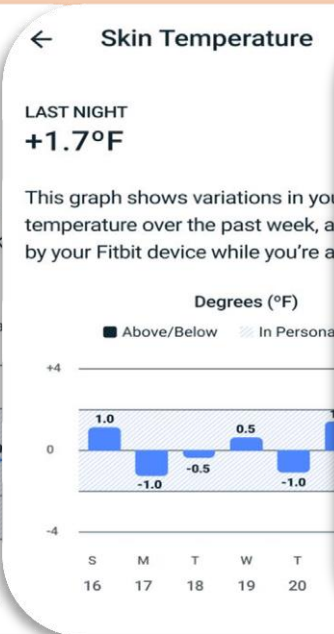

See all stats except map when you're doing any activities more than 10mins

Google Essentials

Keep moving get direction by direction guide on Charge 6 while outdoor activities.

See your stats in such as walking running mode.

by Google

Health Metrics dashboard

See your important wellness changes at one place.

Ideal range for adults

60 – 100 BPM

96 – 99 FH

95 – 100 SL

16 – 20 BPM

40 – 85 MS

To receive information, Initially we have to worn at continuous 4 days night sleep and everyday night sleep for daily data.

See complete & Advance sleep data.

From bed time to awake time.

Sleep Animal Profile