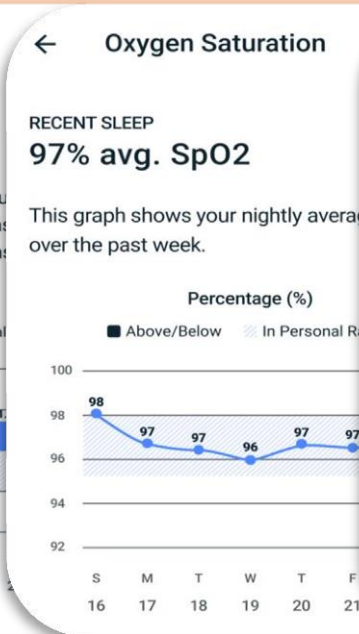

See all stats except map when you're doing any activities more than 10mins

Google Essentials

Keep moving get direction by direction guide on Charge 6 while outdoor activities.

See your stats in such as walking running mode.

by Google

Health Metrics dashboard

See your important wellness changes at one place.

Ideal range for adults

60 – 100 BPM

96 – 99 FH

95 – 100 SL

16 – 20 BPM

40 – 85 MS

To receive information, Initially we have to worn at continuous 4 days night sleep and everyday night sleep for daily data.

See complete & Advance sleep data.

From bed time to awake time.

Sleep Animal Profile