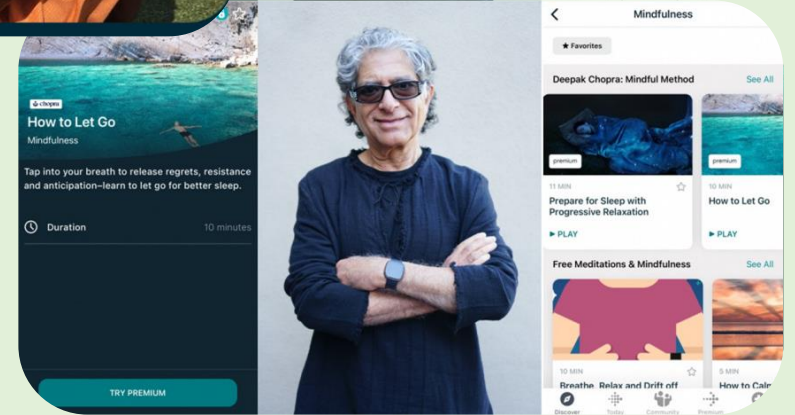

We will create a PDF with visualizations of your health trends over the last 30 days, and the last year.

REQUEST MY REPORT

Refer health report for better progress

Deeper insights about Sleep and tools to improve

New workout videos from very professional fitness instructors

Recipe videos

Daily body readiness score

Mindfulness audios content from familiar authors

By Google

MRP 14,999/-

Obsidian / Black Aluminium

Coral / Champagne Gold Aluminium