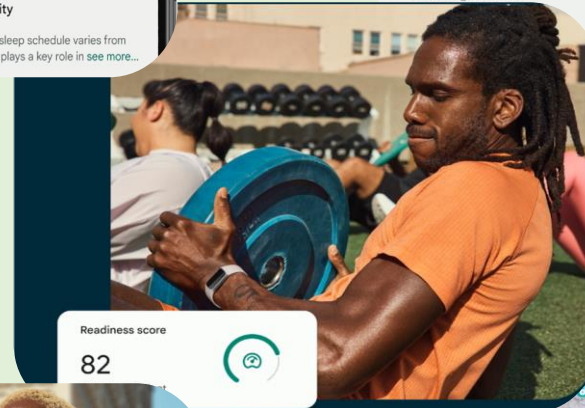

We will create a PDF with visualizations of your health trends over the last 30 days, and the last year.

REQUEST MY REPORT

Refer health report for better progress

Deeper insights about Sleep and tools to improve