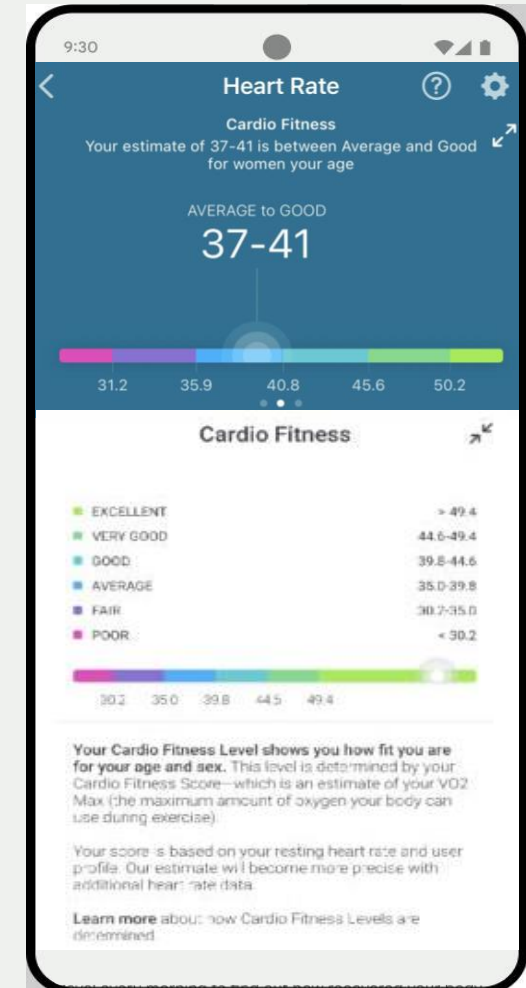

by Google

Health Metrics dashboard

See your important wellness changes at one place.

Ideal range for adults

60 – 100 BPM

96 – 99 FH

95 – 100 SL

16 – 20 BPM

Get More precise insights into your sleep hygiene, trends and behaviors

Pin point from 10 Advance sleep metrics to improve your sleep better

Get help with charge 6 to improvise your body

See how you are active everyday and stay fit as per recommendation

See how your body is ready for everyday
Premium required

See how is your stamina level or improve with Charge 6

App service that helps at most.

Diabetes member can track their range with important metrics to better consult.

Track your trends and ovulation and understand your body

Google Wallet & Contact less payment

Coming soon*

Get Notification

Calls, Text & Apps and do quick reply

Swim – Proof And Record details

50 Meter & 45mins