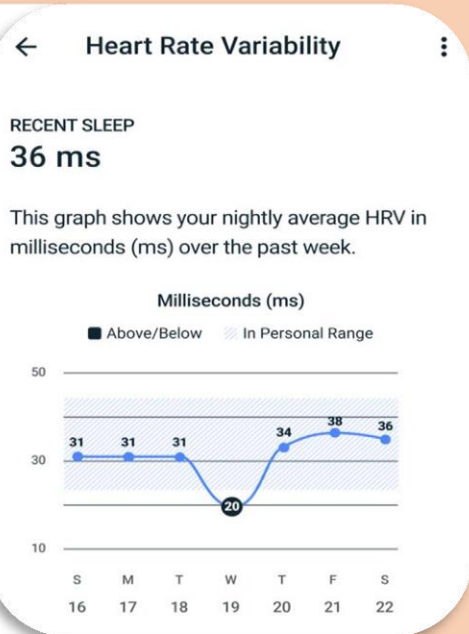

See all stats except map when you're doing any activities more than 10mins

Google Essentials

Keep moving get direction by direction guide on Charge 6 while outdoor activities.

See your stats in such as walking running mode.

by Google

Health Metrics dashboard

See your important wellness changes at one place.

Ideal range for adults

60 – 100 BPM

96 – 99 FH

95 – 100 SL

16 – 20 BPM

40 – 85 MS

To receive information, Initially we have to worn at continuous 4 days night sleep and everyday night sleep for daily data.

See complete & Advance sleep data.

From bed time to awake time.

Sleep Animal Profile