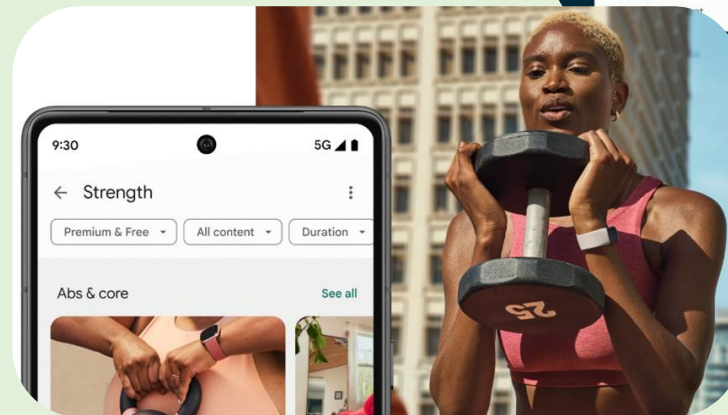

Find your Silent Phone

Works within the Bluetooth range

AMOLED Vibrant display

helps you see clear stats even direct sun light

Get Friendly reminder

Remind you to avoid sitting ideal and helps completing your day steps goal.

We will create a PDF with visualizations of your health trends over the last 30 days, and the last year.

REQUEST MY REPORT

Refer health report for better progress

Deeper insights about Sleep and tools to improve