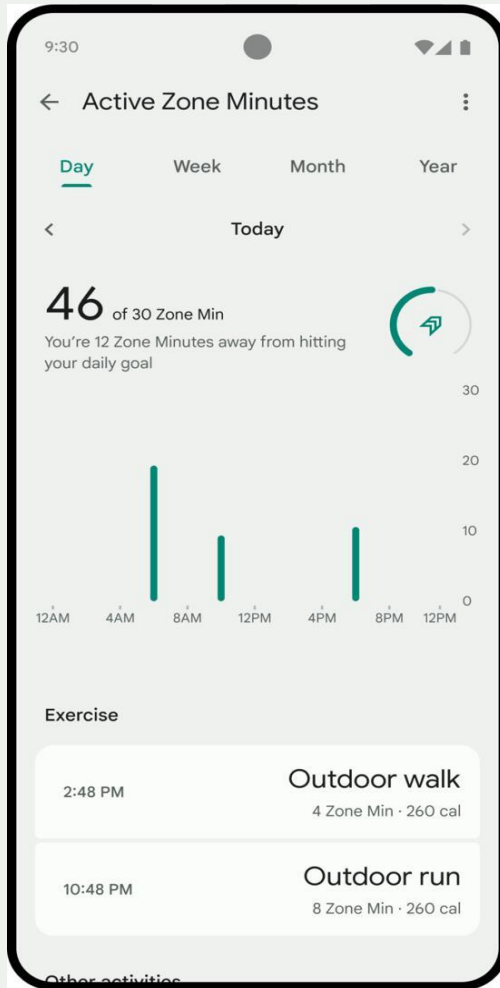

See all stats except map when you're doing any activities more than 10mins

Google Essentials

Keep moving get direction by direction guide on Charge 6 while outdoor activities.

See your stats in such as walking running mode.

by Google

Health Metrics dashboard

See your important wellness changes at one place.

Ideal range for adults

60 – 100 BPM

96 – 99 FH

95 – 100 SL

16 – 20 BPM

40 – 85 MS

To receive information, Initially we have to worn at continuous 4 days night sleep and everyday night sleep for daily data.

See complete & Advance sleep data.

From bed time to awake time.

Sleep Animal Profile

Get More precise insights into your sleep hygiene, trends and behaviors

Pin point from 10 Advance sleep metrics to improve your sleep better

Get help with charge 6 to improvise your body

See how you are active everyday and stay fit as per recommendation