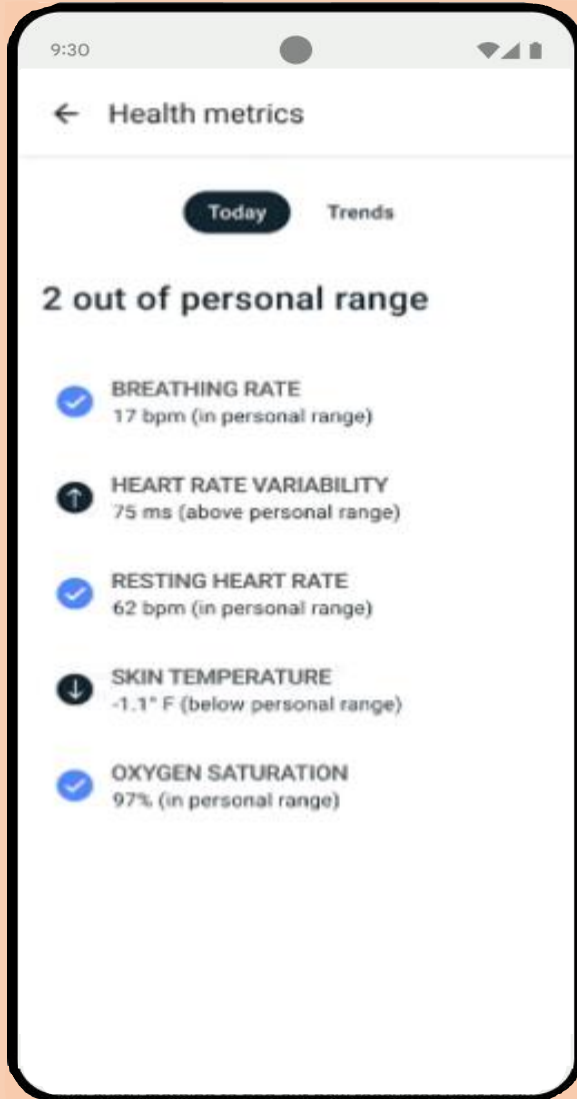

40+ Exercise Modes

Track your favourite exercises like runs, bike rides, weights, yoga & more and get live stats on your wrist.

Steps

Distance

Calories

Active Minutes

See your heart rate zone map along with route

Do outdoor exercise hand free with Built-in GPS

Customize your targeting heart rate to get notification and meet your health goal.

SmartTrack™ Automatic Exercise Recognition (in app only)

Automatically recognizes your exercise and records it in the Fitbit app post-workout.

See all stats except map when you're doing any activities more than 10mins

Google Essentials

Keep moving get direction by direction guide on Charge 6 while outdoor activities.

See your stats in such as walking running mode.

by Google

Health Metrics dashboard

See your important wellness changes at one place.

Ideal range for adults

60 – 100 BPM

96 – 99 FH

95 – 100 SL

16 – 20 BPM