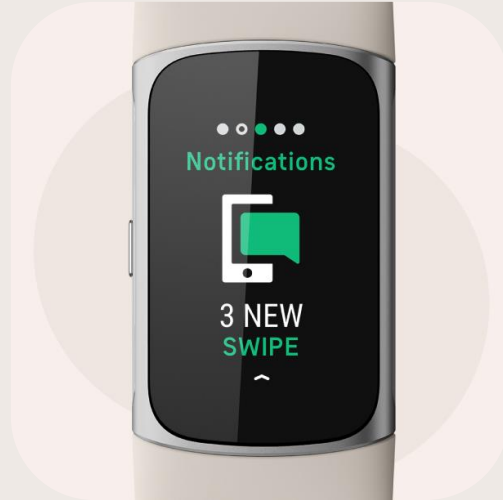

Track your trends and ovulation and understand your body

Google Wallet & Contact less payment

Coming soon*

Get Notification

Calls, Text & Apps and do quick reply

Swim – Proof And Record details

50 Meter & 45mins

Find your Silent Phone

Works within the Bluetooth range

AMOLED Vibrant display

helps you see clear stats even direct sun light

Get Friendly reminder

Remind you to avoid sitting ideal and helps completing your day steps goal.

Be smart everyday

Set Alarm, timer, DND & Clock faces & more.

Charge once a Week

7 Days of battery standby for full charge*

Fitbit Premium

Get many help and guidance.
Try now 6 months free trial pack

Wellness Report