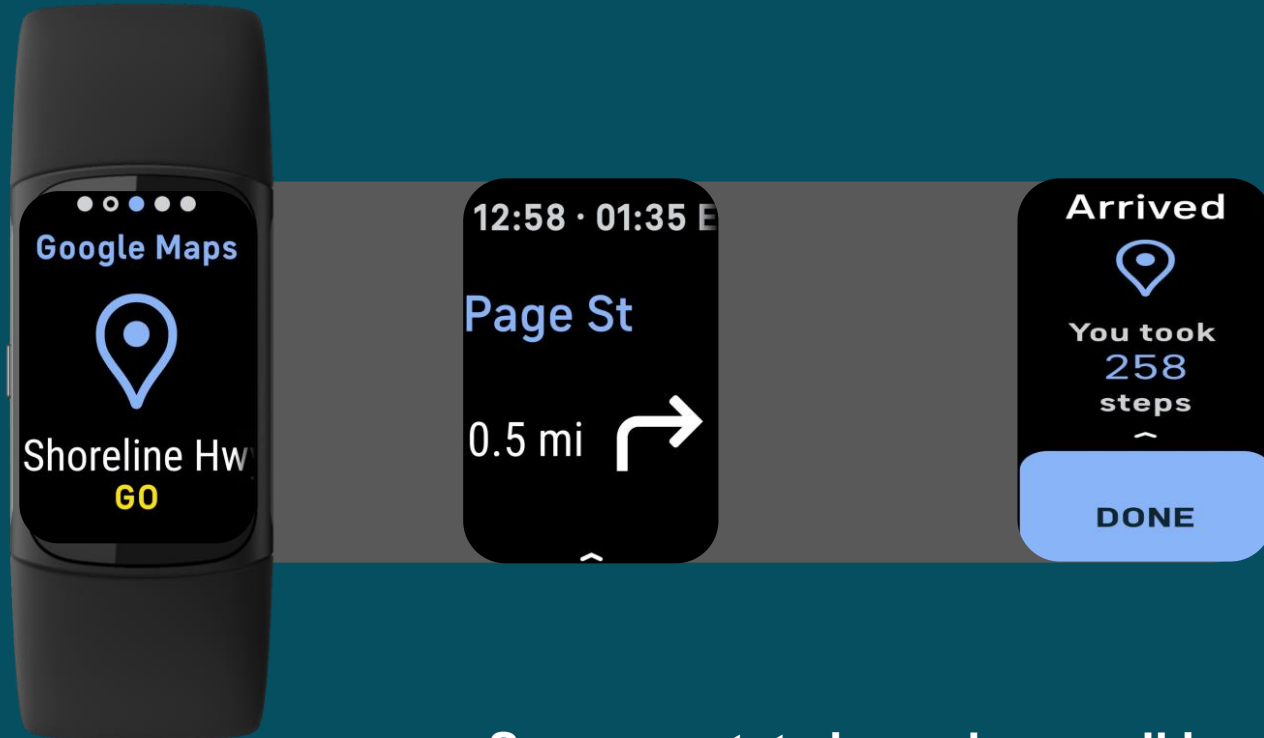

Do outdoor exercise hand free with Built-in GPS

Customize your targeting heart rate to get notification and meet your health goal.

SmartTrack™ Automatic Exercise Recognition (in app only)

Automatically recognizes your exercise and records it in the Fitbit app post-workout.

See all stats except map when you're doing any activities more than 10mins

Google Essentials

Keep moving get direction by direction guide on Charge 6 while outdoor activities.

See your stats in such as walking running mode.