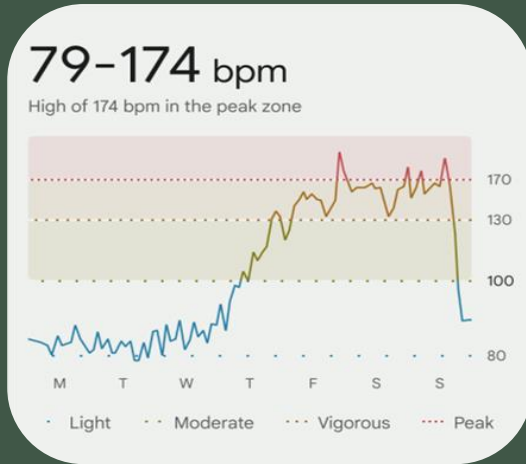

How are you feeling?

- Very calm
- Calm
- Neutral
- Stressed

Understand better about your body with Stress Score every day

Wear Charge 6 Minimum 14 Hours including last night snap to get daily stress score

40+ Exercise Modes

Track your favourite exercises like runs, bike rides, weights, yoga & more and get live stats on your wrist.

Steps

Distance

Calories

Active Minutes

See your heart rate zone map along with route

See all stats except map when you're doing any activities more than 10mins

Google Essentials

Keep moving get direction by direction guide on Charge 6 while outdoor activities.

See your stats in such as walking running mode.

by Google

Health Metrics dashboard

See your important wellness changes at one place.

Ideal range for adults

60 – 100 BPM

96 – 99 FH

95 – 100 SL

16 – 20 BPM