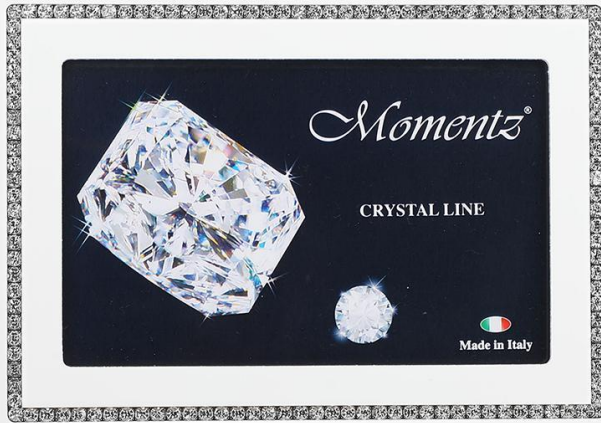

MZ-7700-601N
Photoframe Crystal Line (white)
Price: Rs.4,500