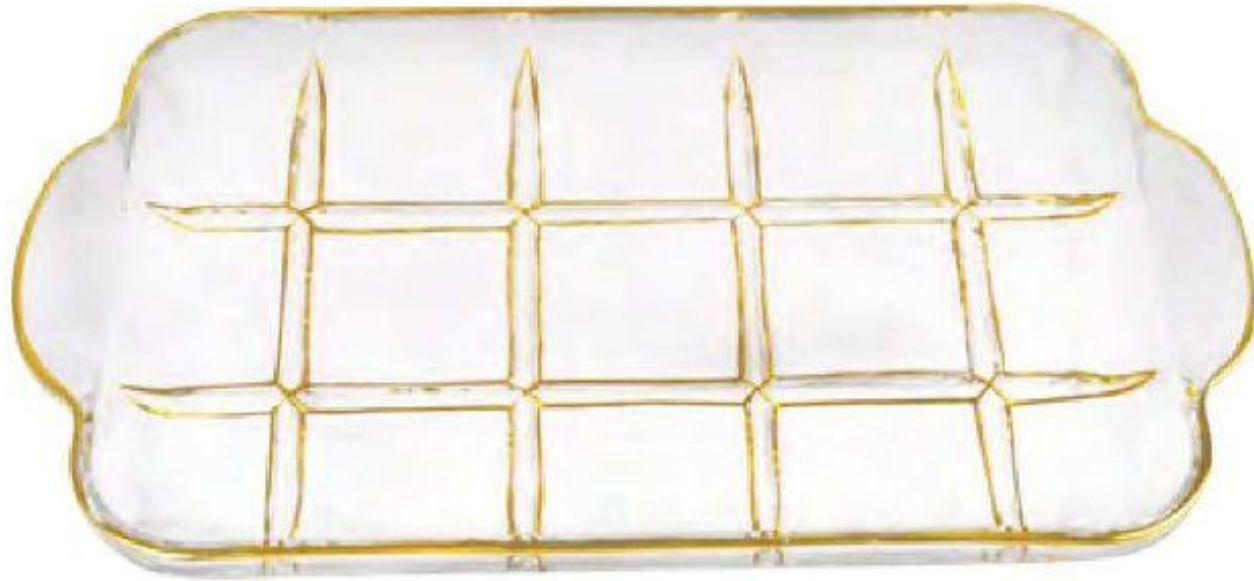

MZ-22023-101
Round Tray With Handle Silver Small
Price: Rs.3,100

MZ-22039-101

Rectangle Designer Tray with Handle Silver - Medium

Price: Rs. 3,250

MZ-7201-101
Square Tray with Bead feet
Price: Rs. 3,500

MZ-22037-101 (L)

MZ-22037-101
Rectangle Tray with Beaded Handle
Silver Large
Price: Rs. 3,500

Momentz

MZ-22099-201
Serving tray with golden lining
Price: Rs.3,500

MZ-22000-401
Oval Tray with Handle Dual tone Small
Price: Rs.3,500